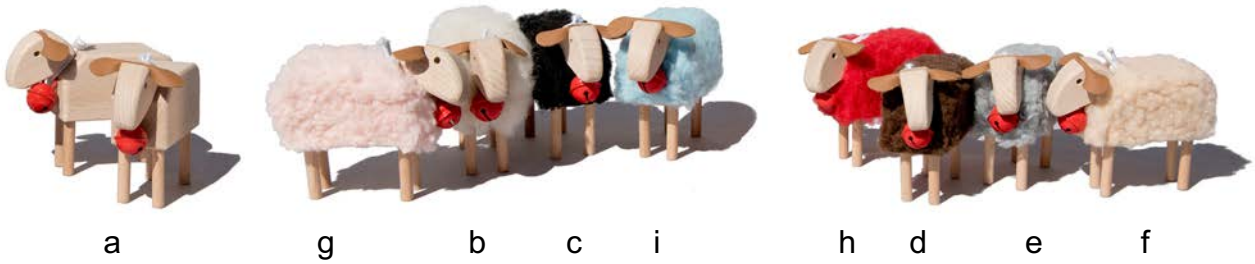

1

sheep in miniature, beech wood, different colours, painted by hand				
	order-no.	product	cm	
1	409.42	tiny sheep, beech wood, natural or different colours	11	

4

5

2

3

sheep in miniature, beech wood, different colours, painted by hand				
	order-no.	product	cm	
2	409.40	super tiny sheep, beech wood, different colours	7	
3	409.41	super tiny sheep, grazing, different colours	6	
shepherd, sheepdog, beech wood				
4	930.80	shepherd, small, plush beard, beech wood	17	
5	930.87	sheepdog, beech wood, rubber	8	