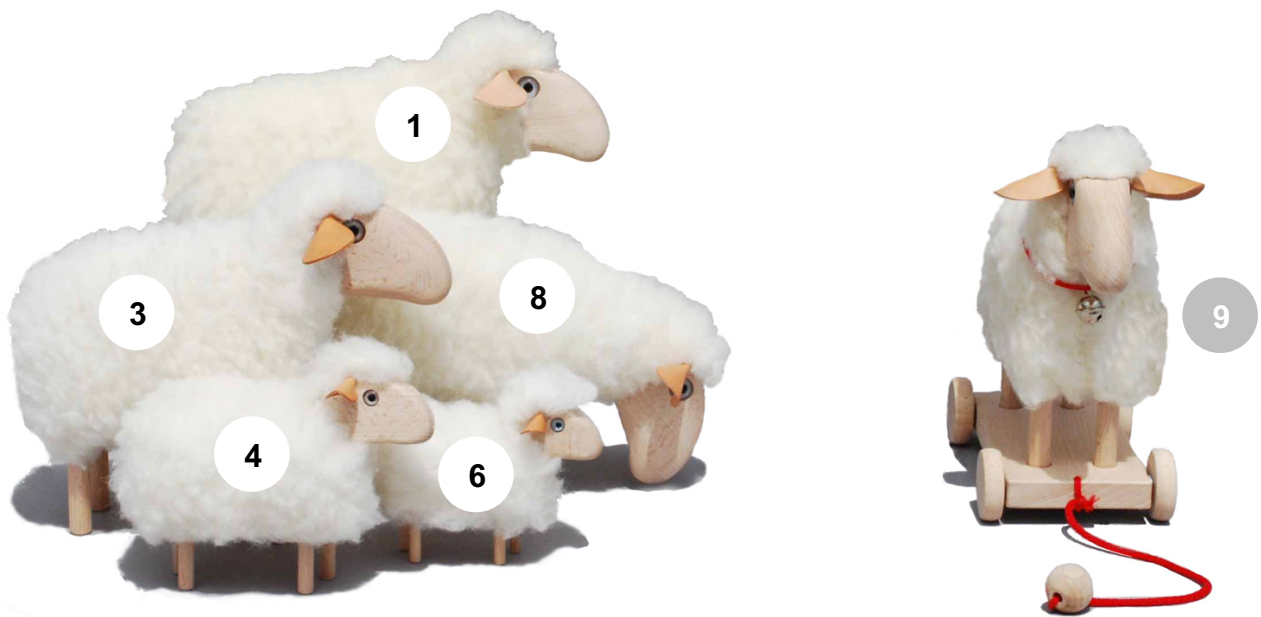

sheep in miniature, white or black wool plush, beech wood				
	order-no.	product	cm	
1	404.00	little lamb, white wool plush, beech wood	25	
2	404.01	little lamb, black wool plush, beech wood	25	
3	406.00	tiny little lamb, white wool plush, beech wood	20	
4	407.00	tiny sheep, white wool plush, beech wood	13	
5	407.01	tiny sheep, black wool plush, beech wood	13	
6	408.00	super tiny sheep, white wool plush, beech wood	10	
7	408.01	super tiny sheep, black wool plush, beech wood	10	
8	460.00	tiny little lamb, grazing, white wool plush, beech wood	16	
9	460.30	tiny little pull along lamb, white wool plush, beech wood	23