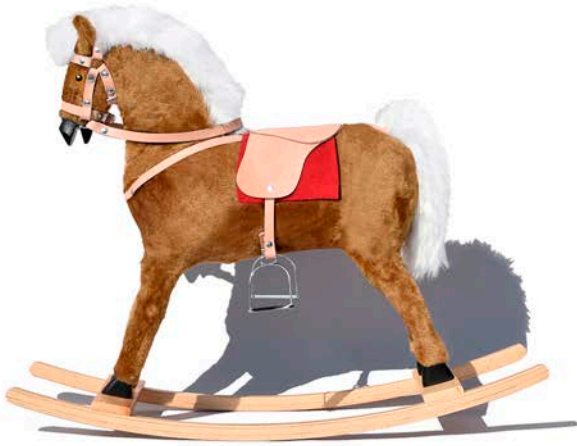

1

2

horses with plush-cover, saddle and bridle leather or vinyl

	order-no.	product	cm	
1	260.11	Gloriosa, light brown plush-cover, leather	74	
2	260.01	Gloriosa, light brown plush-cover, vinyl	74	
3	260.10	Gloriosa, dark brown plush-cover, leather	74	
4	260.00	Gloriosa, dark brown plush-cover, vinyl	74	

seat: 52 cm

3

4

Meier . Germany (1)

The family business was founded in 1948. At first the firm specialised exclusively in traditional rocking horses. Being closely connected with the region (Zabergäu) and the people living there has been essential for the small, medium-sized company known as "Gäules-Meier" which eventually chose to be called "Meier . Germany". In only a few years it developed into an enterprise still well-known at the Nuremberg Toy Fair.