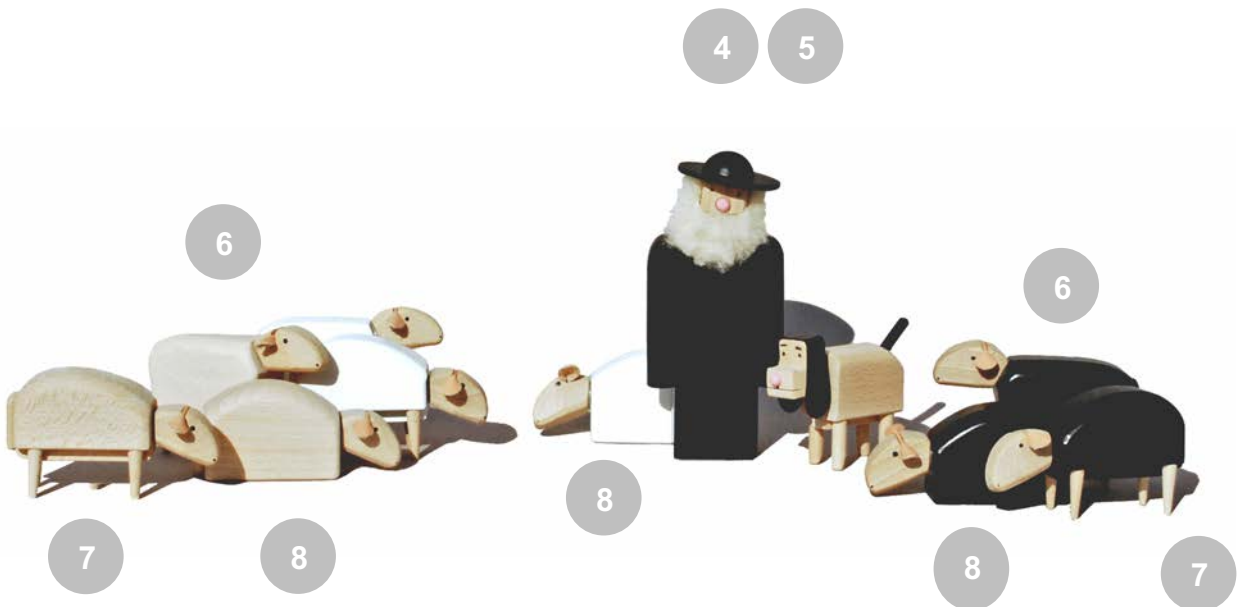

crib sheep, beech wood				
	order-no.	product	cm	
6	930.90	crib sheep, beech wood, natural, white or black	8	
7	930.91	crib sheep, grazing, beech wood, natural, white or black	7	
8	930.92	crib sheep, lying, beech wood, natural, white or black	5