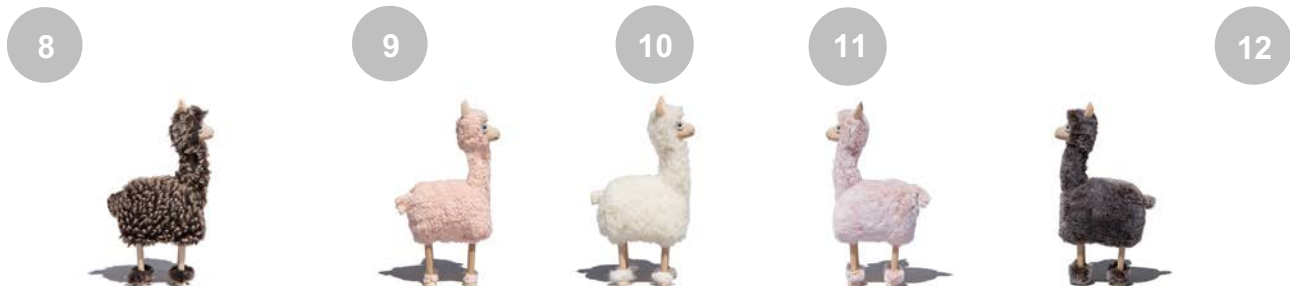

Alpakas in miniature, plush, beech wood				
8	604.02	Alpaka, mini, curly brown wool plush, beech wood	35	
9	604.03	Alpaka, mini, pink wool plush, beech wood	35	
10	604.00	Alpaka, mini, white wool plush, beech wood	35	
11	604.04	Alpaka, mini, pink plush, beech wood	35	
12	604.05	Alpaka, mini, brown plush, beech wood	35