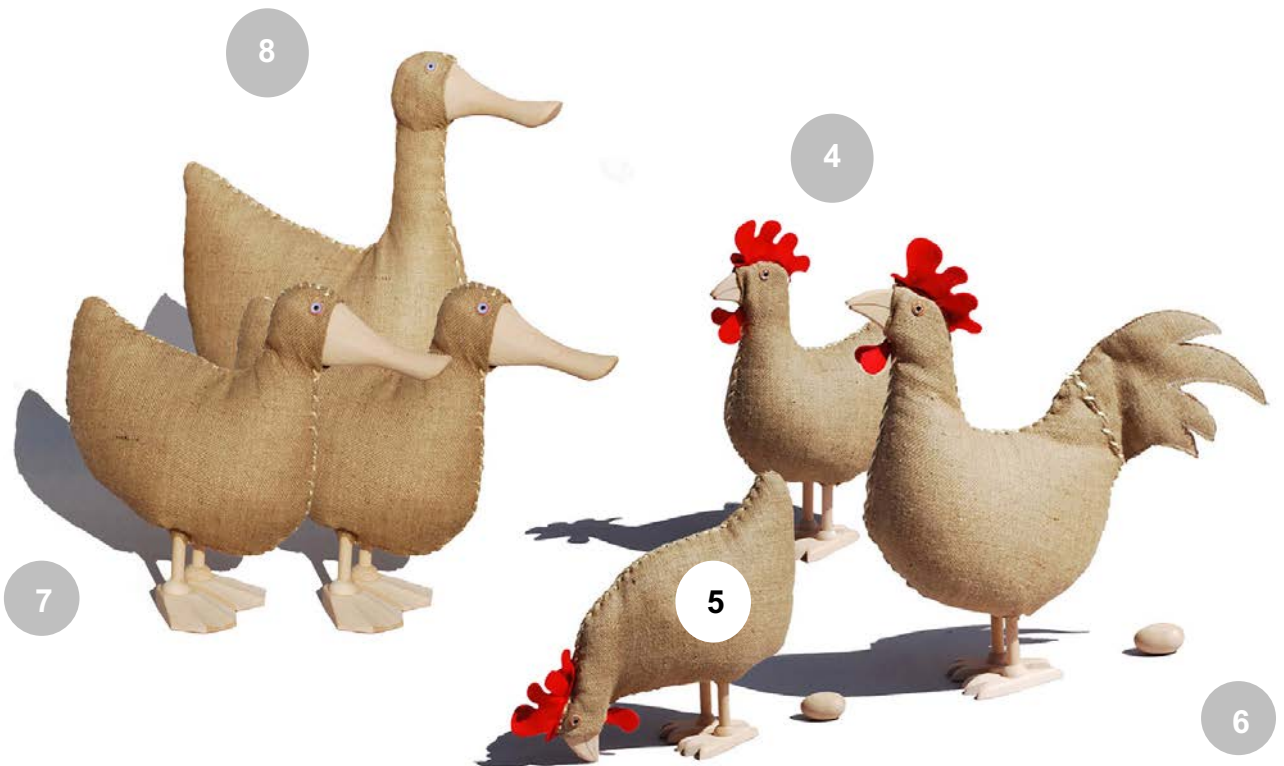

jute-hens, -cock, -duck, -goose				
	order-no.	product	cm	
4	553.20	jute-hen	45	
5	553.21	jute-hen, picking	38	
6	556.20	jute-cock	55	
7	554.10	jute-duck	42	
8	555.20	jute-goose	60